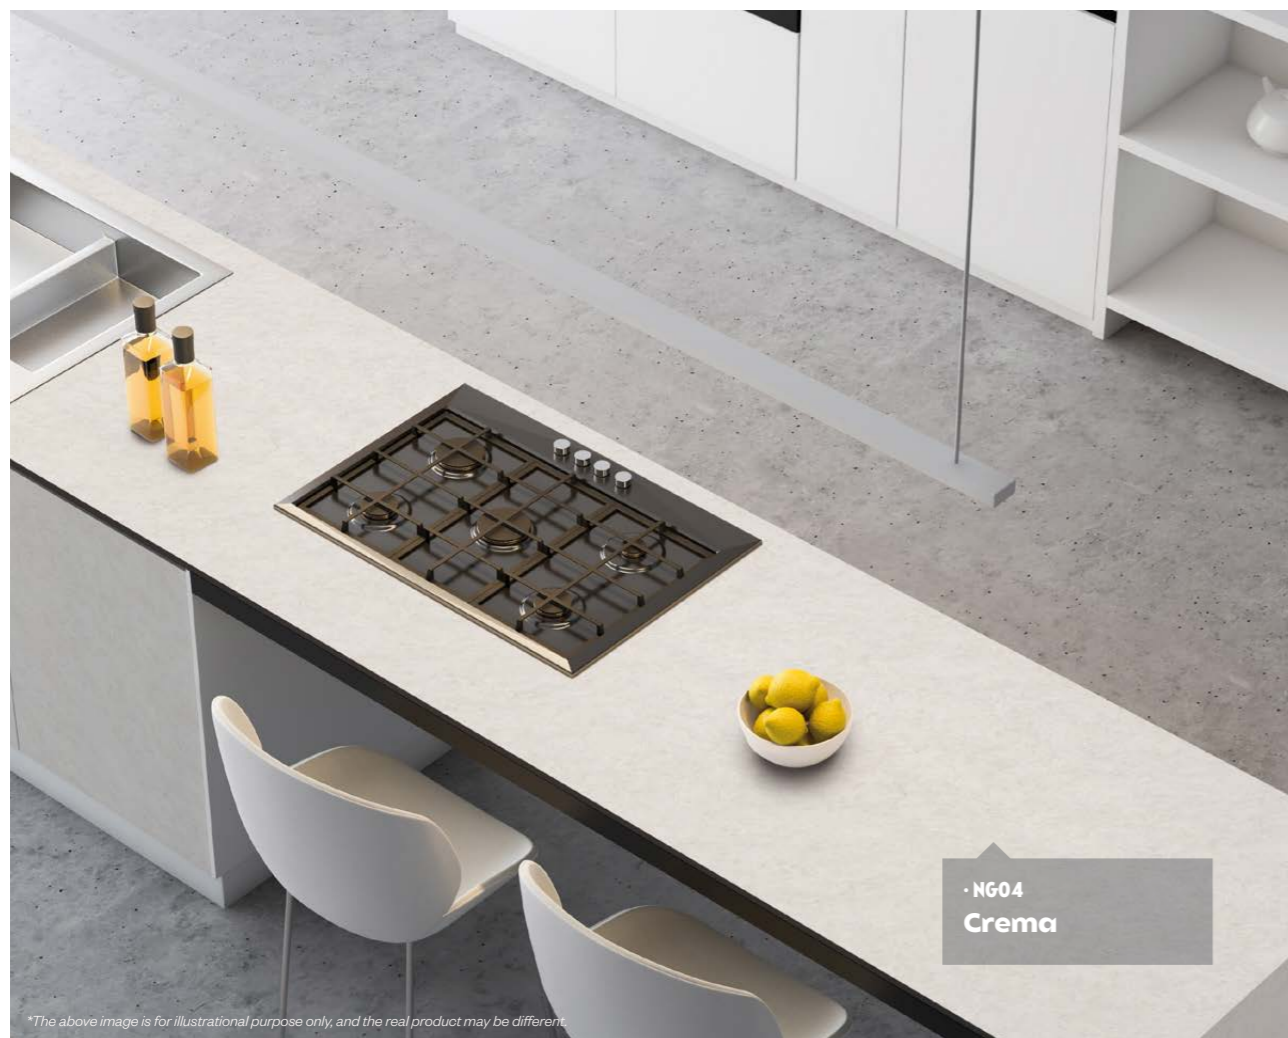

Armani nero

NE32

Statuary gold

Marble

*The above image is for illustrational purpose only, and the real product may be different.

NG04  Crema

NG05 Crema scura

MK13 Imperial white