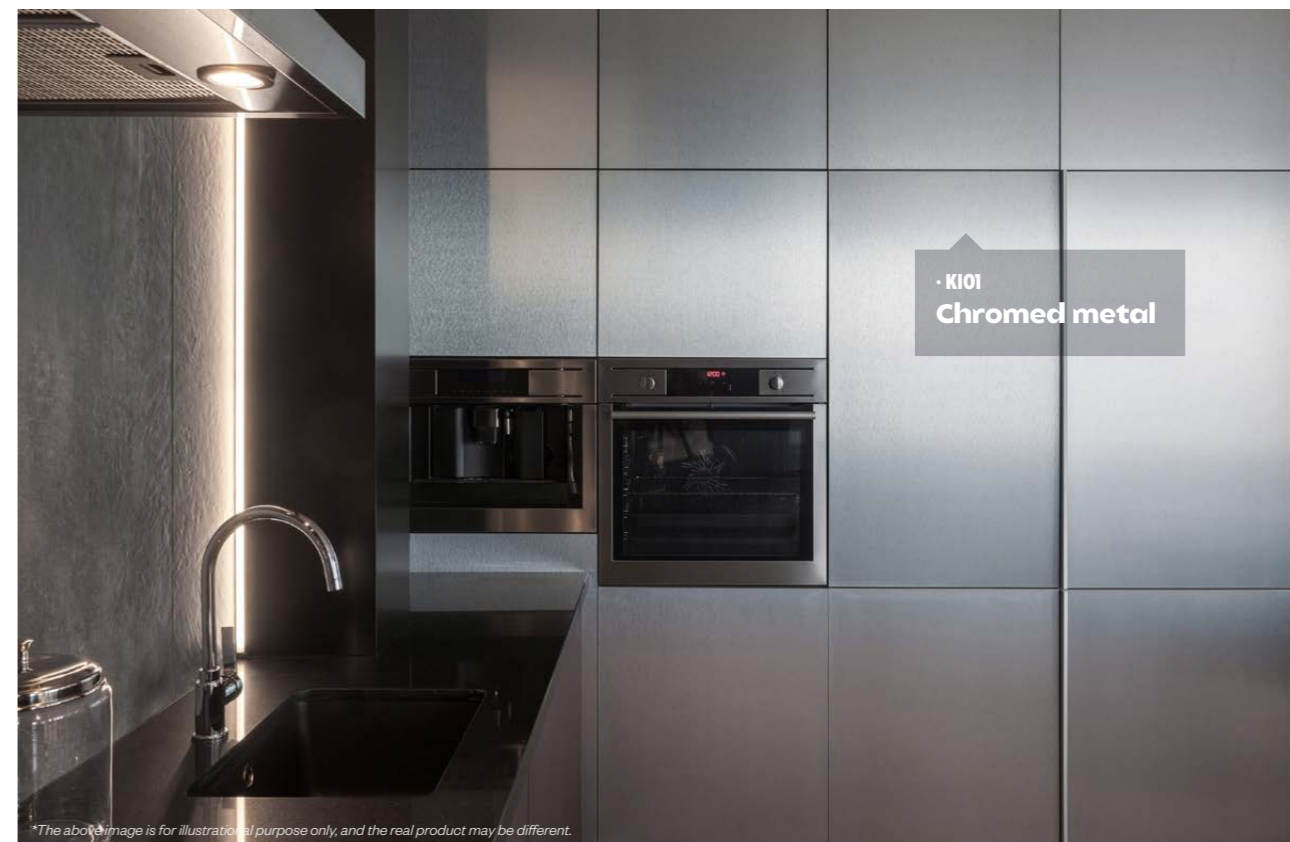

NH62

Bronze mat

Q1

Mat aluminium

Brushed | Prestige Line

K101  

Chromed metal

Brushed