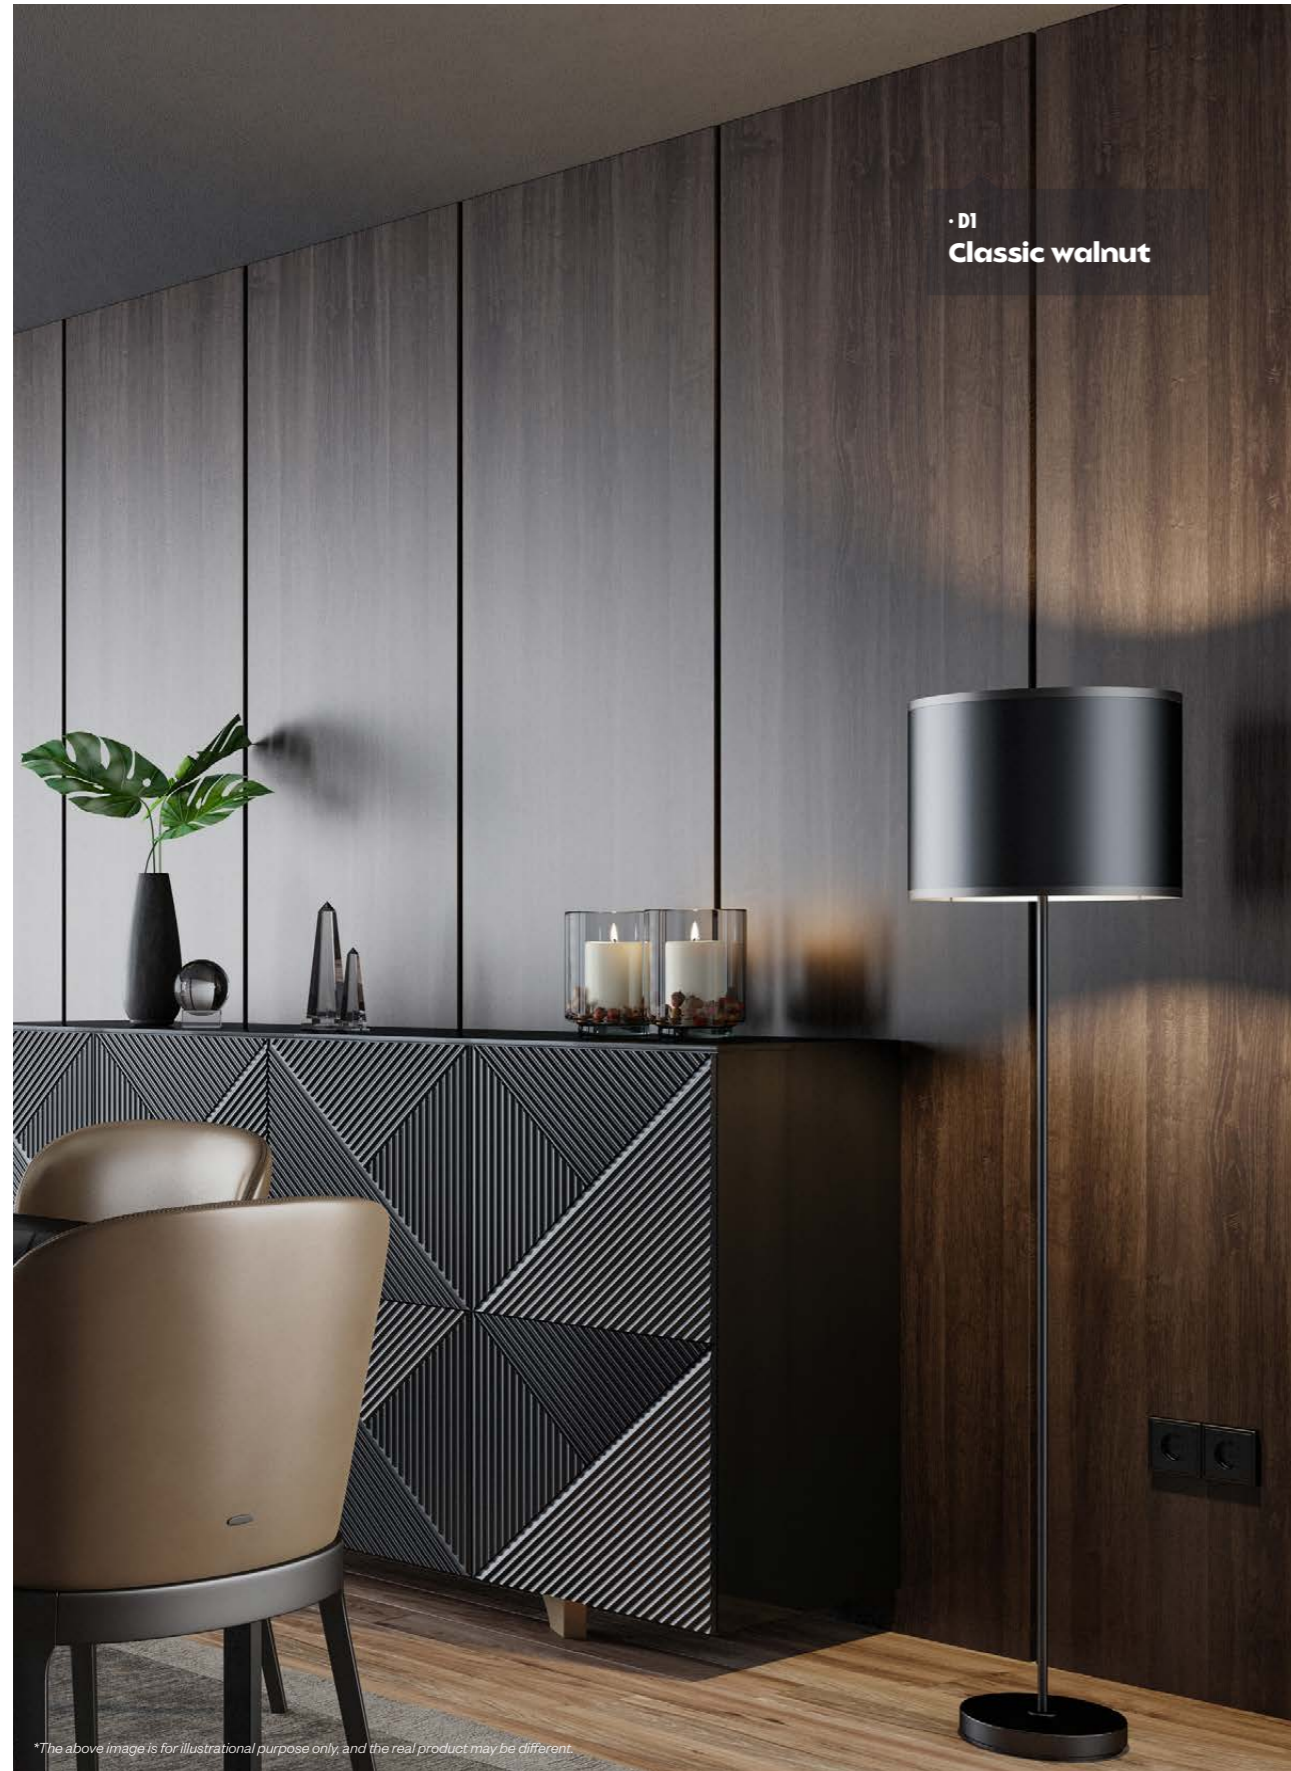

AL14 Traditional oak

CT16 Chess oak

· H4
Hardwood panel

I14 Legno

CT84 Birch plywood

Dark

Dark Moodboard

Dark