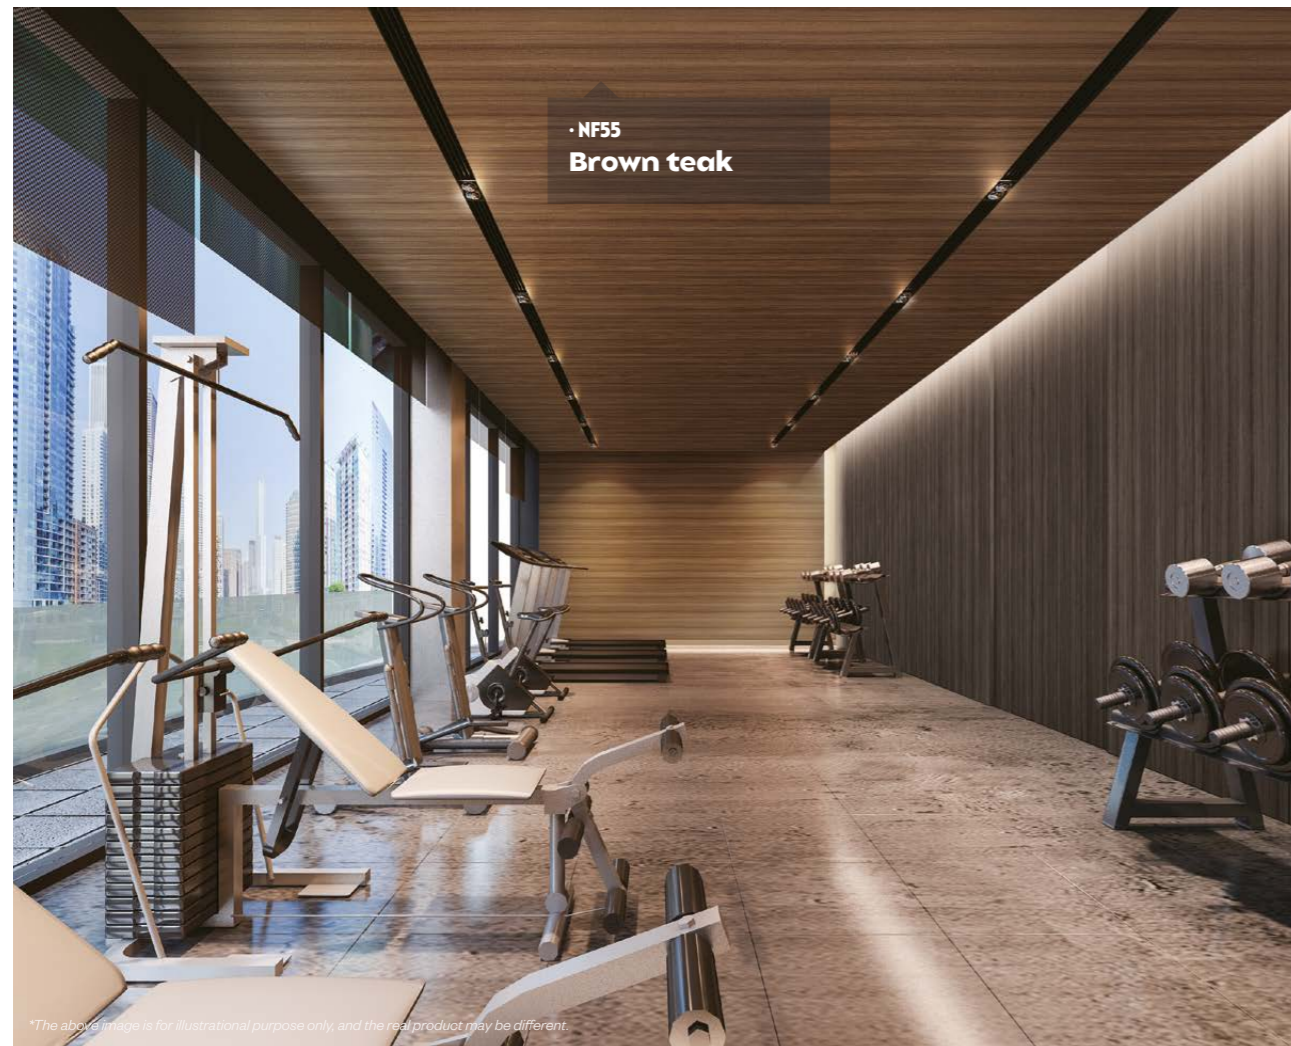

NF50

Castagno eiche

CT25

Aged birch

NF55

Brown teak

NF55
Brown teak

*The above image is for illustrational purpose only, and the real product may be different.