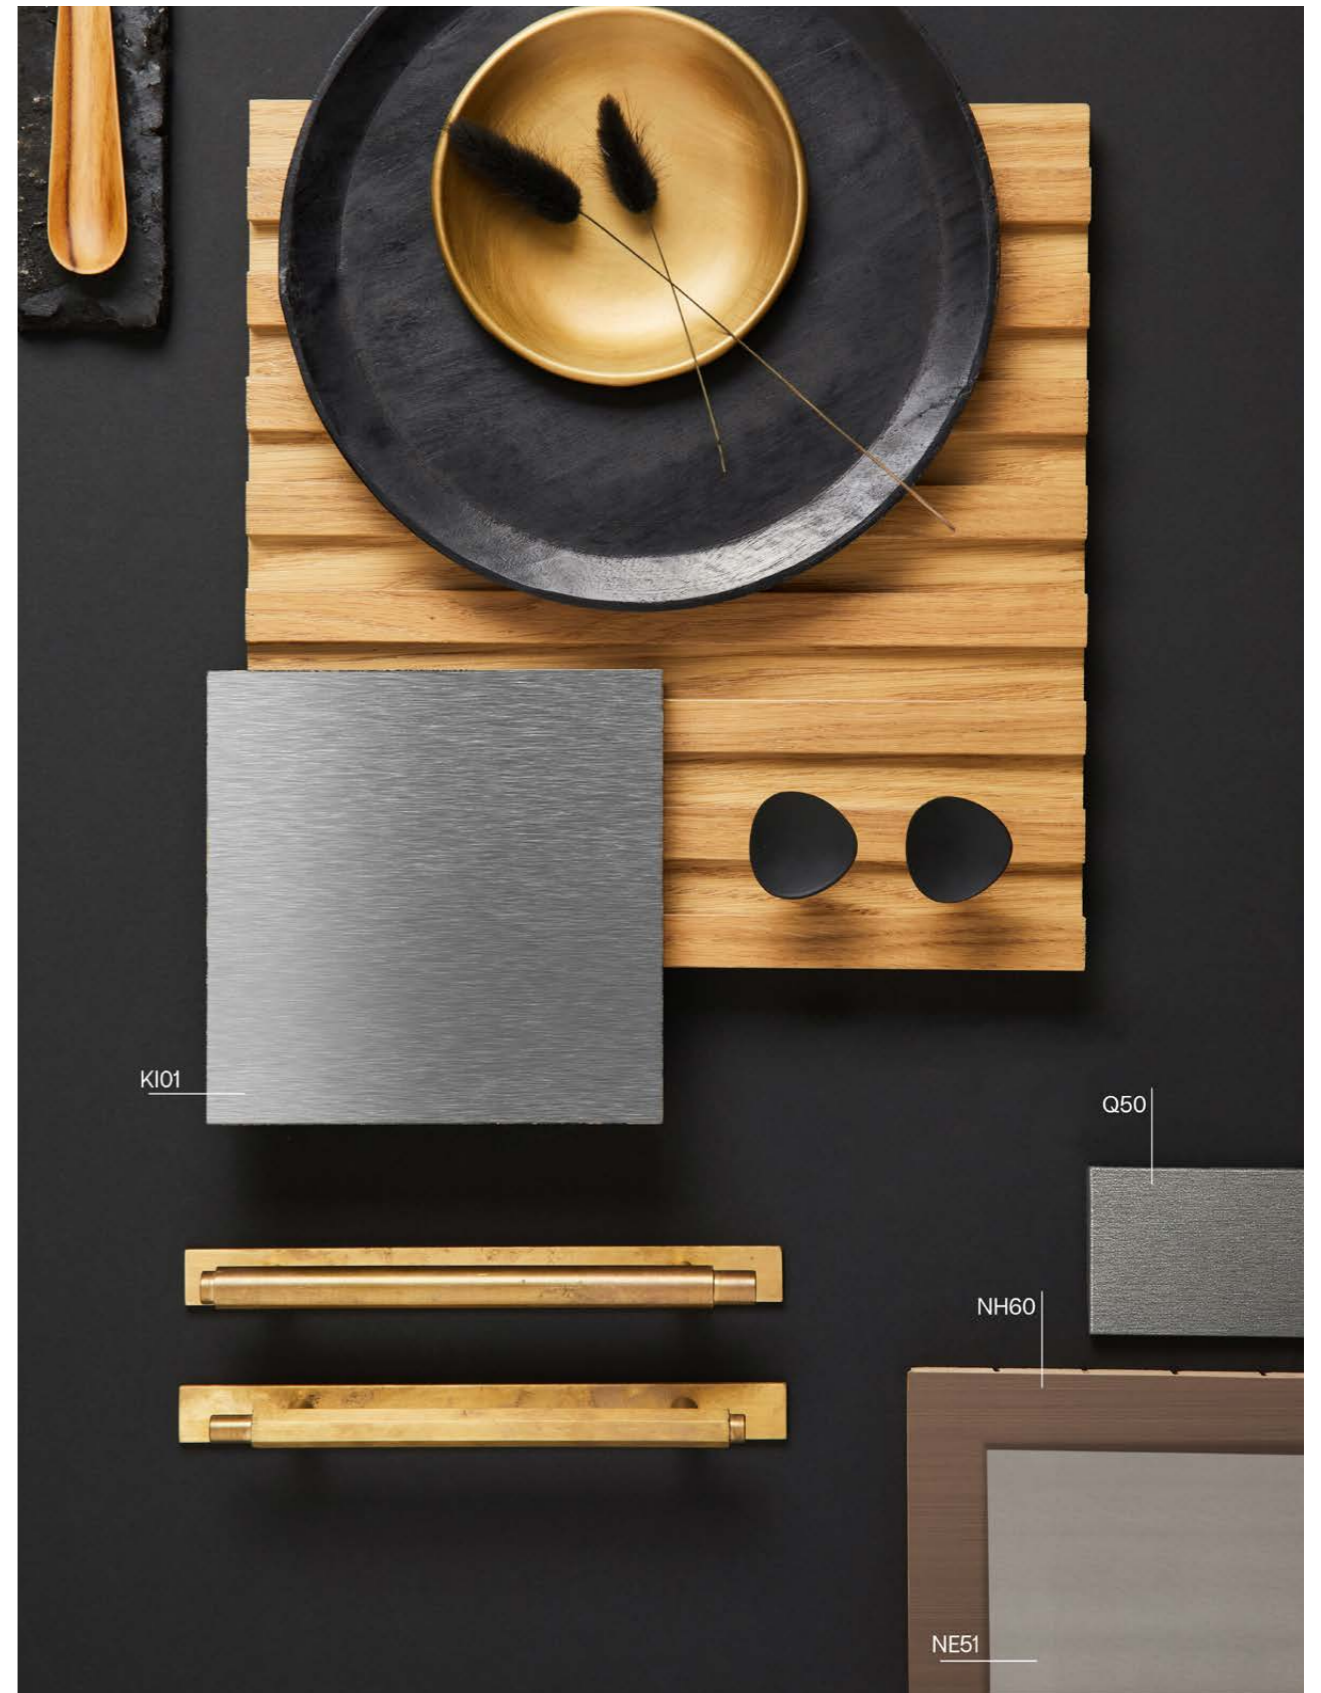

Brushed
Moodboard

05 Steel

KI01 - NE47