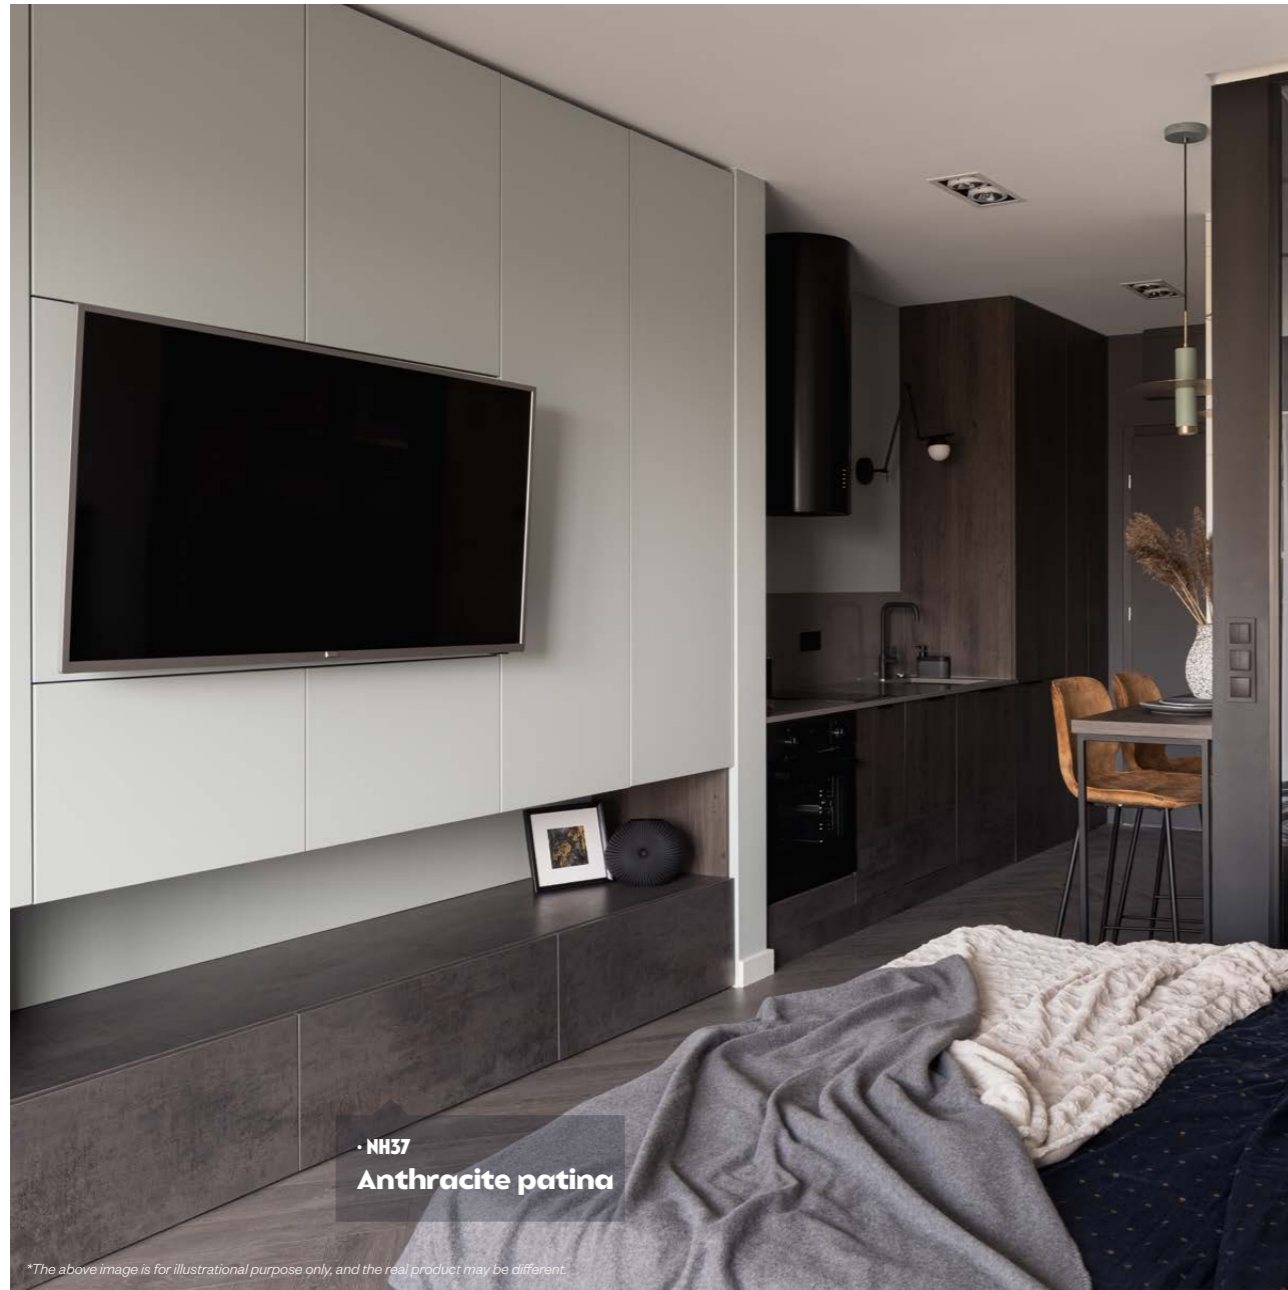

NH62

Bronze mat

Q1

Mat aluminium

Brushed | Prestige Line

K101  

Chromed metal

Brushed